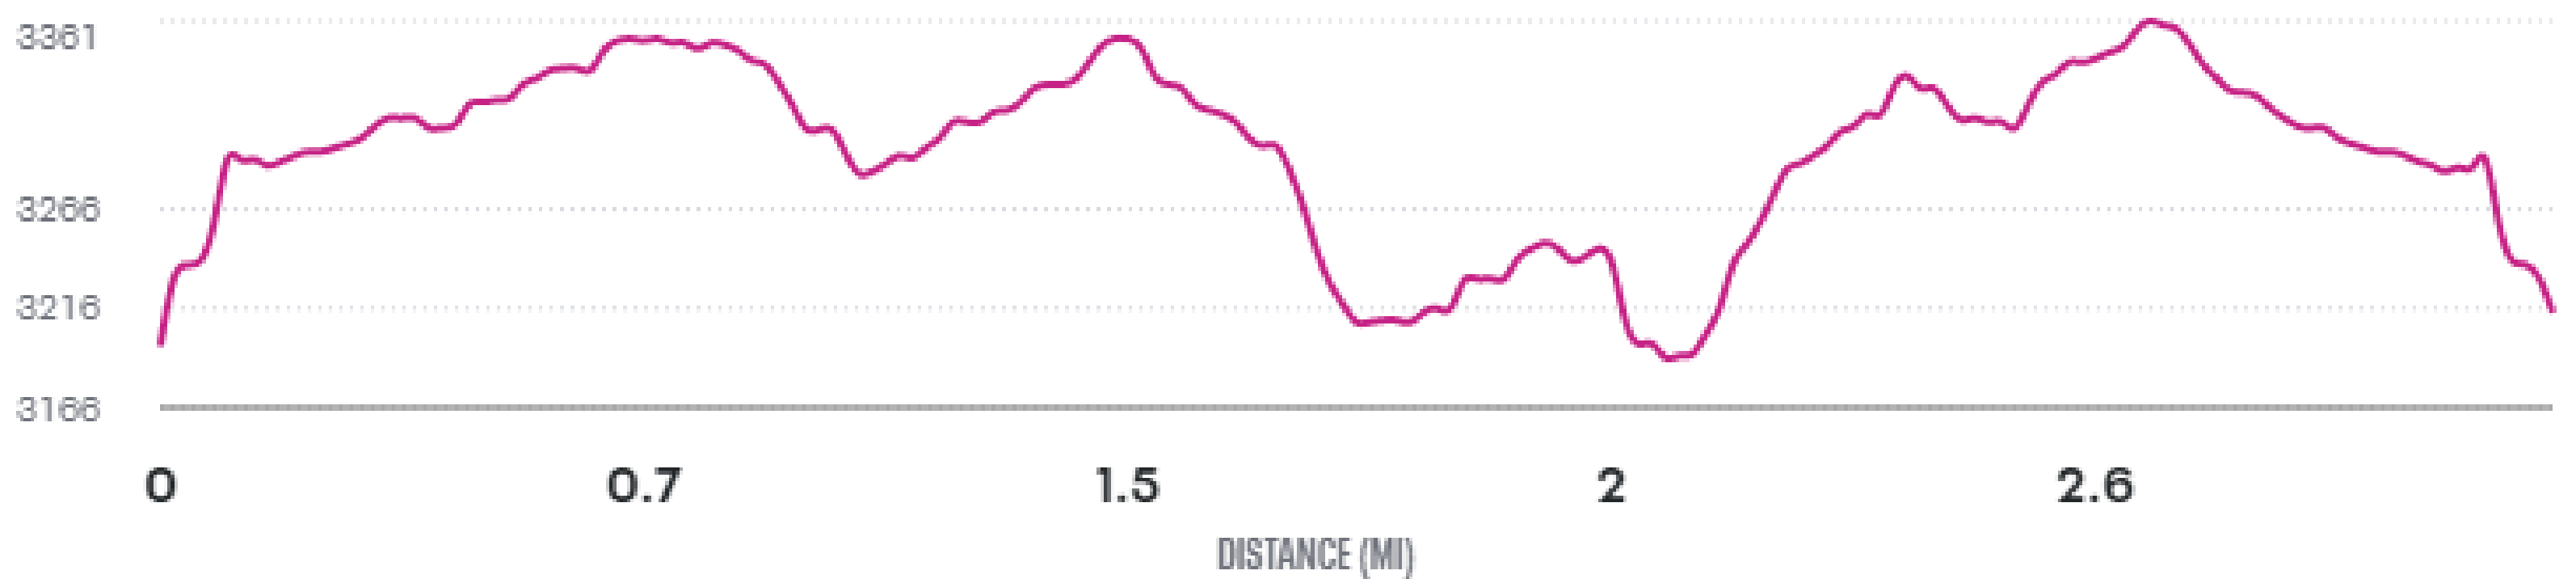

START **3,197 ft** MAX **3,361 ft** GAIN **326 ft**

Start Up Lake Lane - Right Gaston - Right Cascade Loop Left Pasquale - To Turn Around - Right Mountain View - Left Banner Quaker Hill - Right Cascade Loop Right Gaston - Left Lake Lane-